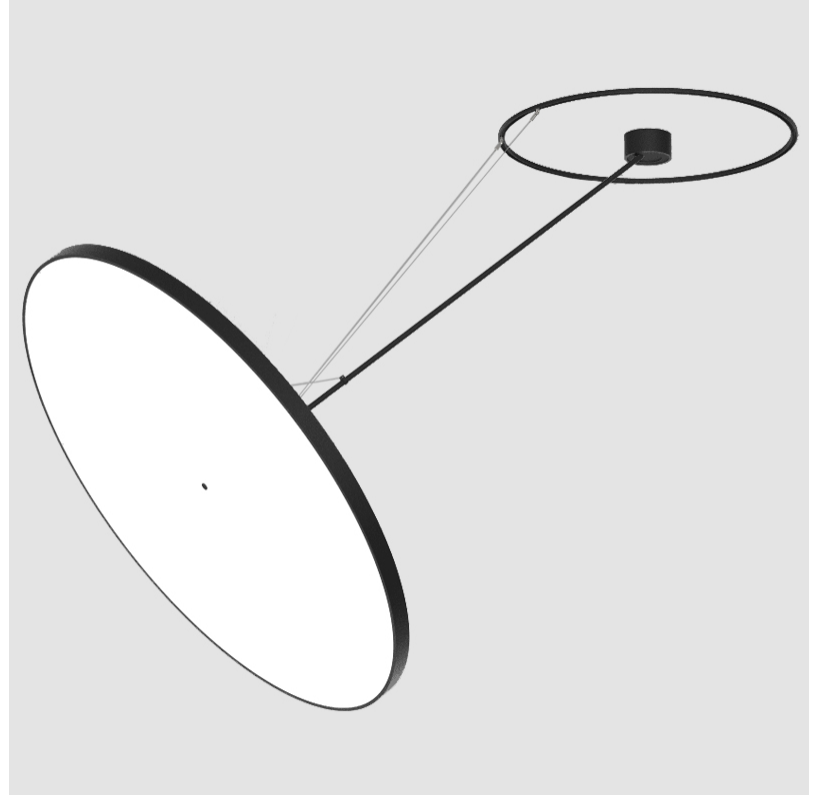

GENERAL

Series: Sign Diva Dancer
Subseries: Sign Diva Dancer
Brand: Prolicht
Division: Architectural
Mounting Type: Suspension
Mounting Location: Ceiling
Subcategory: Pendant

PHYSICAL

Shape: Round
Diameter (mm): 1100
Diameter (in): 43 ⁵/₁₆
Height (mm): 1620
Height (in): 63 ³/₄
Light Distribution: Adjustable / Direct
Weight (kg): 16
Weight (lbs): 35.2
Diffuser: PMMA - Opal / Micro-Prism / Sparkling Secret / Vintage Industrial
Fixture Finish: SSR / BKV / CWI / CRY / HAB / UFT / ITA / RUA / FTG / MYG / LOD / PUS / FRO / FUP / KIA / POP / BLS / SPG / MEY / GOH / GUM / CHC / COM / ABZ / JAG / OBR / MOS / ROR
Fixture Material: Extruded Aluminum / Steel

ELECTRICAL

Lamp Type: LED (Zhaga Standard)
Input Wattage (W): 169.4
Total Output Wattage (W): 135
Dimming: Tri-Mode (Non-Dimming and Phase Dimming (120Vac only) and 0-10V Dimming)
Driver Included: Yes
Driver Location: Integrated
Driver Type: Constant Current - Universal
Driver Class: Class 2
Input Voltage (V): 120 - 277
Constant Current (MA): 600

LED

Color Temperature (°K): 3000 / 3500 / 4000
Max. Delivered Lumen (lm): 19520 / 19933 / 20340
CRI: >90 CRI
Lamp Life (hrs): 50000

OPTICAL

Adjustability: Rotational Canopy 170°; Tilting Canopy ±50°; Tilting Head ±90°

RATINGS AND CERTIFICATIONS

Certified By: Certified for North American Standards
IP rating: IP20