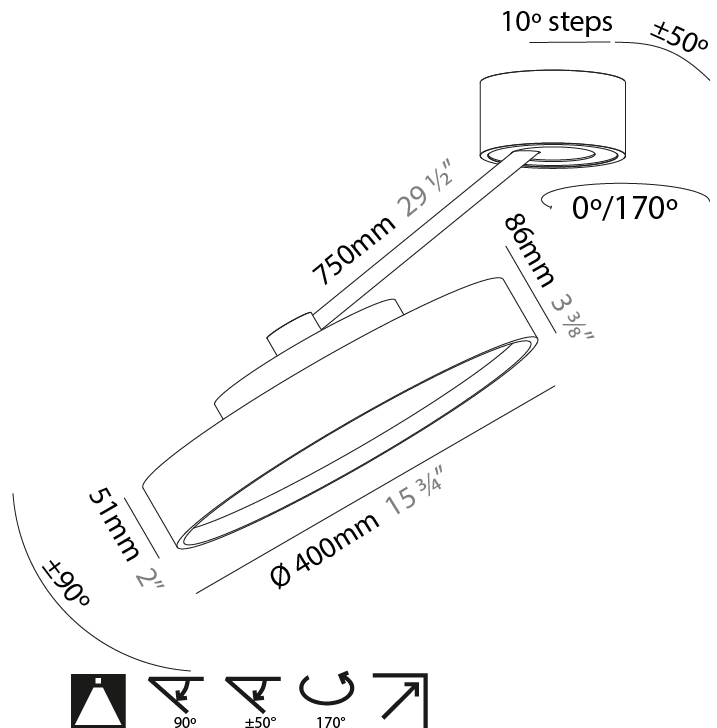

GENERAL

Series: Sign Diva Dancer
Subseries: Sign Diva Dancer Korona
Brand: Prolicht
Division: Architectural
Mounting Type: Suspension
Mounting Location: Ceiling
Subcategory: Pendant

PHYSICAL

Shape: Round
Diameter (mm): 400
Diameter (in): 15 3/4
Height (mm): 870
Depth (mm): 86
Height (in): 34 1/4
Depth (in): 3 3/8
Light Distribution: Adjustable / Direct
Weight (kg): 3.5
Weight (lbs): 7.716
Diffuser: PMMA - Opal / Micro-Prism / Sparkling Secret / Vintage Industrial
Fixture Finish: SSR / BKV / CWI / CRY / HAB / UFT / ITA / RUA / FTG / MYG / LOD / PUS / FRO / FUP / KIA / POP / BLS / SPG / MEY / GOH / GUM / CHC / COM / ABZ / JAG / OBR / MOS / ROR
Fixture Material: Extruded Aluminum / Steel

ELECTRICAL

Lamp Type: LED (Zhaga Standard)
Input Wattage (W): 17.9
Total Output Wattage (W): 16
Dimming: Tri-Mode (Non-Dimming and Phase Dimming (120Vac only) and 0-10V Dimming)
Driver Included: Yes
Driver Location: Integrated
Driver Type: Constant Current - Universal
Driver Class: Class 2
Input Voltage (V): 120 - 277
Constant Current (MA): 500

LED

Color Temperature (*K): 2700 / 3000 / 3500 / 4000
Max. Delivered Lumen (lm): 1870 / 2340 / 2372 / 2420
CRI: >90 CRI
Lamp Life (hrs): 50000

OPTICAL

Adjustability: Rotational Canopy 170°; Tilting Canopy ±50°; Tilting Head ±90°

RATINGS AND CERTIFICATIONS

Certified By: Certified for North American Standards
IP rating: IP20