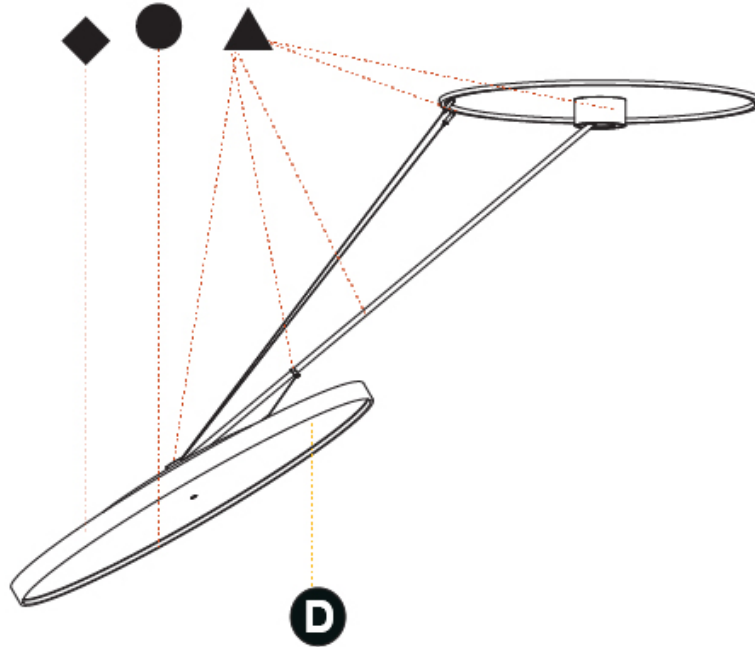

SIGN DIVA DANCER SUSPENSION

A30877-

PROJECT

TYPE

SPECIFIER

QUANTITY

DATE